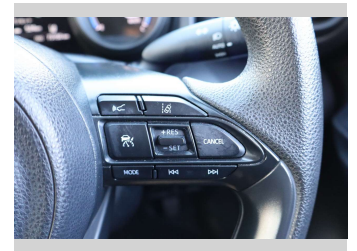

2022 Toyota YARIS CROSS Hybrid Special Creamy

Purchase Price **$27,980**
Includes GST
Excludes on-road costs of $695

Finance may be available on this vehicle. Ask one of our friendly staff for more information.

Gain peace of mind with Mechanical Breakdown Insurance. **Ask us how.**

1. **Top features**
2. » ABS
   - » Adaptive Cruise Control...
   - » Auto air-condition
   - » Auto headlight
   - » Auto High Beam
   - » Auto Hold
   - » Bluetooth
   - » Drive Mode
   - » Electronic stability c...
   - » EV mode
   - » Fog Lights
   - » Lane Departure Warning
   - » Push button start
   - » Rear Wiper
   - » Reversing Camera
   - » Smart key system with...
   - » Traction control

Body Style
4 door, RV/SUV

Odometer
73,300 km

Engine
1500 cc, Hybrid

Fuel Type
Petrol

Transmission
Automatic, 2WD

Wheels
16"

VIN
7AT0H64GX26041859

Interior
Black

Safety

Based on 2025 VSRR rating

Reg No.

-

Ext Colour
Brown

History
Ex-Overseas

Seats
5 seats

CO2 Emissions
★★★★☆
75 grams/km

Energy Economy
★★★★☆

Annual fuel cost of $1,250
3.2L per 100km

Cost per year is an estimate based on petrol price of $2.80 per litre and an average distance of 14000 km. Emissions and Energy Economy figures standardised to 3P WLTP.

Stock ID: 35026

AJ Motors Christchurch City | Phone 0800 566 789 | Email sockburn@ajmotors.co.nz
393 Ferry Road, Woolston, Christchurch 8023, New Zealand
www.ajmotors.co.nz