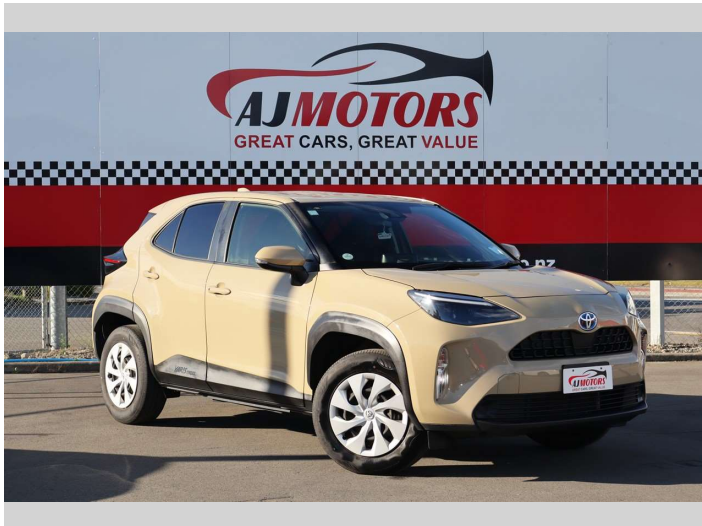

2022 Toyota YARIS CROSS Hybrid Special Creamy

Purchase Price **\$27,980**
Includes GST
Excludes on-road costs of \$695

Finance may be available on this vehicle. Ask one of our friendly staff for more information.

Body Style
4 door, RV/SUV

Odometer
73,300 km

Engine
1500 cc, Hybrid

Fuel Type
Petrol

Transmission
Automatic, 2WD

Wheels
16"

VIN
7AT0H64GX26041859

Interior
Black

Safety

Based on 2025 VSRR rating

Reg No.

-

Ext Colour
Brown

History
Ex-Overseas

Seats
5 seats

CO2 Emissions
★★★★☆
75 grams/km