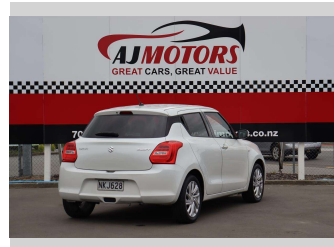

# 2021 Suzuki Swift GL 1.2P NZ NEW!

**Purchase Price** **\$11,987**  
Includes GST  
Excludes on-road costs of \$295

Finance may be available on this vehicle. Ask one of our friendly staff for more information.

Body Style  
**4 door, Hatchback**

Odometer  
**111,100 km**

Engine  
**1242 cc, Internal Combustion**

Fuel Type  
**Petrol**

Transmission  
**Automatic, 2WD**

Wheels  
**16", Factory Alloys**

VIN  
**JSAAZC83S00402657**