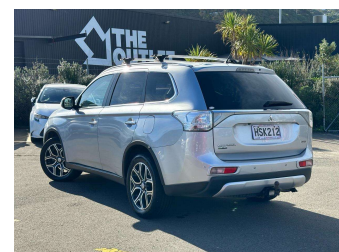

2014 Mitsubishi Outlander VRX 2.3D/4WD/6AT

Purchase Price **\$12,980**

Includes GST
Excludes on-road costs of \$695

Finance may be available on this vehicle. Ask one of our friendly staff for more information.

Gain peace of mind with Mechanical Breakdown Insurance. **Ask us how.**

Top features

None Listed

Body Style
5 door, Wagon

Odometer
156,591 km

Engine
2268 cc, Internal Combustion

Fuel Type
Diesel

Transmission
Automatic, 4WD