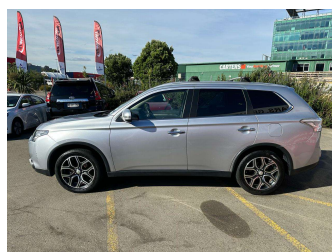

2014 Mitsubishi Outlander VRX 2.3D/4WD/6AT

Purchase Price **\$12,980**

Includes GST
Excludes on-road costs of \$695

Finance may be available on this vehicle. Ask one of our friendly staff for more information.

Gain peace of mind with Mechanical Breakdown Insurance. **Ask us how.**

Top features

None Listed

Body Style
5 door, Wagon

Odometer
156,591 km

Engine
2268 cc, Internal Combustion

Fuel Type
Diesel

Transmission
Automatic, 4WD