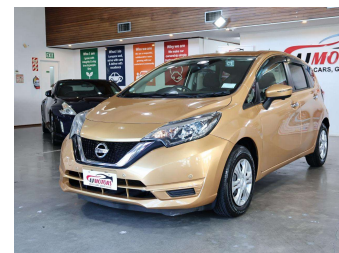

2017 Nissan Note 1.2L Petrol

Purchase Price

\$13,980

Includes GST
Excludes on-road costs of \$695

Finance may be available on this vehicle. Ask one of our friendly staff for more information.

Gain peace of mind with Mechanical Breakdown Insurance. **Ask us how.**

Top features

None Listed

Body Style
5 door, Hatchback

Odometer
20,574 km

Engine
1200 cc, Internal Combustion

Fuel Type
Petrol

Transmission
Automatic, Front Wheel

Wheels
14", Steel Wheels

VIN
7AT0DH79X26532294

Interior
Black, Plastic

Safety

Based on 2025 VSRR rating

Reg No.
-

Ext Colour
Gold

History
Ex-Overseas

Seats
5 seats, Fabric