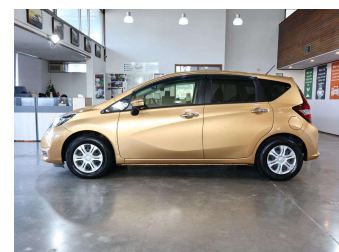

2017 Nissan Note 1.2L Petrol

Purchase Price

\$13,980

Includes GST
Excludes on-road costs of \$695

Finance may be available on this vehicle. Ask one of our friendly staff for more information.

Gain peace of mind with Mechanical Breakdown Insurance. **Ask us how.**

Top features

None Listed

Body Style
5 door, Hatchback

Odometer
20,574 km

Engine
1200 cc, Internal Combustion

Fuel Type
Petrol

Transmission
Automatic, Front Wheel

Wheels
14", Steel Wheels

VIN
7AT0DH79X26532294

Interior
Black, Plastic

Safety

Based on 2025 VSRR rating

Reg No.
-

Ext Colour
Gold

History
Ex-Overseas

Seats
5 seats, Fabric