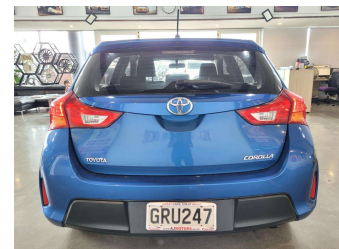

2013 Toyota Corolla GX 1.8P / NZ NEW!

Purchase Price **\$13,980**

Includes GST
Excludes on-road costs of \$695

Finance may be available on this vehicle. Ask one of our friendly staff for more information.

Body Style
5 door, Hatchback

Odometer
97,800 km

Engine
1798 cc, Internal Combustion

Fuel Type
Petrol

Transmission
Automatic, Front Wheel

Wheels
16", Custom Alloys

VIN
JTNKU3JE20J009331

Interior
Black, Plastic