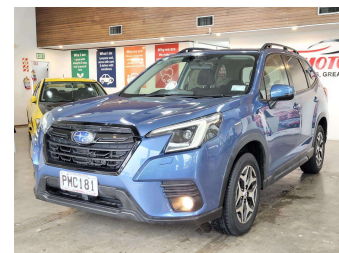

2022 Subaru Forester 2.5P/4WD (NZ New)

Purchase Price **\$27,980**
Includes GST
Excludes on-road costs of \$695

Finance may be available on this vehicle. Ask one of our friendly staff for more information.

Body Style
5 door, RV/SUV

Odometer
83,000 km

Engine
2498 cc, Internal Combustion

Fuel Type
Petrol

Transmission
Automatic, 4WD

Wheels
17", Factory Alloys

VIN
JF2SK9KL5NG082877

Interior
Black, Plastic

Safety

Based on 2019 ANCAP rating for 18-25 models

Reg No.
PMC181

Ext Colour
Blue

History
NZ New

Seats
5 seats, Fabric

CO2 Emissions
★★★★☆
187 grams/km

Energy Economy
★★☆☆☆☆