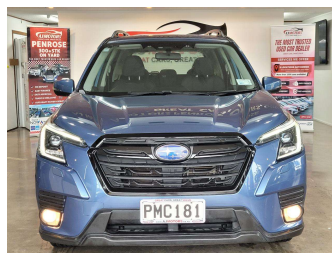

2022 Subaru Forester 2.5P/4WD (NZ New)

Purchase Price **\$27,980**
Includes GST
Excludes on-road costs of \$695

Finance may be available on this vehicle. Ask one of our friendly staff for more information.

Body Style
5 door, RV/SUV

Odometer
83,000 km

Engine
2498 cc, Internal Combustion

Fuel Type
Petrol

Transmission
Automatic, 4WD

Wheels
17", Factory Alloys

VIN
JF2SK9KL5NG082877

Interior
Black, Plastic