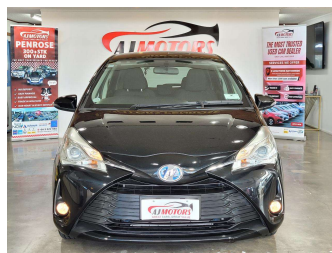

2017 Toyota Vitz 1.5L Petrol Hybrid

Purchase Price **\$13,980**

Includes GST
Excludes on-road costs of \$695

Finance may be available on this vehicle. Ask one of our friendly staff for more information.

Gain peace of mind with Mechanical Breakdown Insurance. **Ask us how.**

Top features

None Listed

Body Style
5 door, Hatchback

Odometer
98,932 km

Engine
1500 cc, Hybrid

Fuel Type
Petrol

Transmission
Automatic, Front Wheel

Wheels
14", Steel Wheels

VIN
7AT0H63EX26022210

Interior
Black, Plastic

Safety

Based on 2025 UCSR rating for 11-20 models

Reg No.
-

Ext Colour
Black

History
Ex-Overseas

Seats
5 seats, Fabric