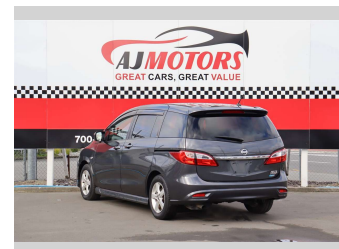

2017 Nissan Lafesta Highway Star, 7 Seats

Purchase Price **\$11,980**
Includes GST
 Excludes on-road costs of \$695

Finance may be available on this vehicle. Ask one of our friendly staff for more information.

Body Style
4 door, Station Wagon

Odometer
103,600 km

Engine
2000 cc, Internal Combustion

Fuel Type
Petrol

Transmission
Automatic, 2WD

Wheels
15"

VIN
7AT0DH7DX25112107

Interior
Black