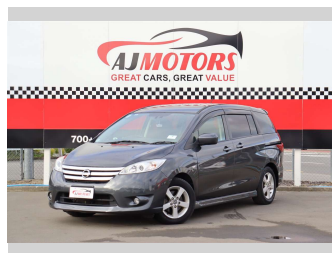

2017 Nissan Lafesta Highway Star, 7 Seats

Purchase Price **\$11,980**
Includes GST
 Excludes on-road costs of \$695

Finance may be available on this vehicle. Ask one of our friendly staff for more information.

Body Style
4 door, Station Wagon

Odometer
103,600 km

Engine
2000 cc, Internal Combustion

Fuel Type
Petrol

Transmission
Automatic, 2WD

Wheels
15"

VIN
7AT0DH7DX25112107

Interior
Black