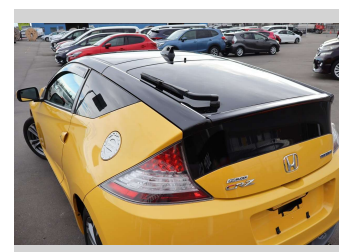

# 2012 Honda CR-Z Hybrid 2 tone

**Purchase Price** **\$13,980**

Includes GST  
Excludes on-road costs of \$695

Finance may be available on this vehicle. Ask one of our friendly staff for more information.

Body Style  
**2 door, Coupe**

Odometer  
**104,600 km**

Engine  
**1500 cc, Hybrid**

Fuel Type  
**Petrol**

Transmission  
**Automatic, 2WD**

Wheels  
**16"**

VIN  
**7AT08GCLX26101122**

Interior  
**Black**