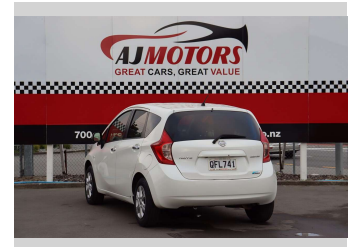

2014 Nissan Note MEDALIST EMABREPKG

Purchase Price **\$9,980**

Includes GST
Excludes on-road costs of \$295

Finance may be available on this vehicle. Ask one of our friendly staff for more information.

Gain peace of mind with Mechanical Breakdown Insurance. **Ask us how.**

Body Style
4 door, Hatchback

Odometer
110,000 km

Engine
1200 cc, Internal Combustion

Fuel Type
Petrol

Transmission
automatic, Front Wheel

Wheels
14"

VIN
7AT0DH79X23229738

Interior
Black