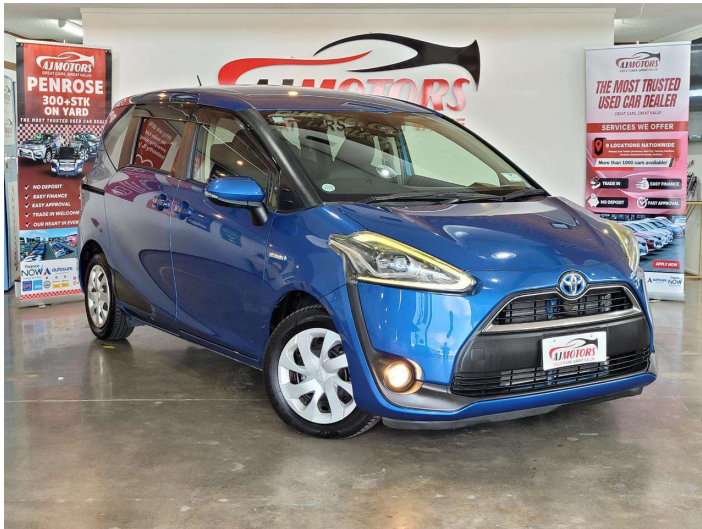

# 2016 Toyota Sienta HYBRID G

**Purchase Price** **\$15,980**

Includes GST  
Excludes on-road costs of \$695

Finance may be available on this vehicle. Ask one of our friendly staff for more information.

Gain peace of mind with Mechanical Breakdown Insurance. **Ask us how.**

Body Style  
**5 door, Station Wagon**

Odometer  
**112,000 km**

Engine  
**1500 cc, Hybrid**

Fuel Type  
**Petrol**

Transmission  
**Automatic, Front Wheel**

Wheels  
**15", Steel Wheels**

VIN  
**7AT0H64YX25037388**

Interior  
**Black, Plastic**

Safety

Based on 2025 VSRR rating

Reg No.

-

Ext Colour  
**Blue**

History  
**Ex-Overseas**

Seats  
**7 seats, Fabric**