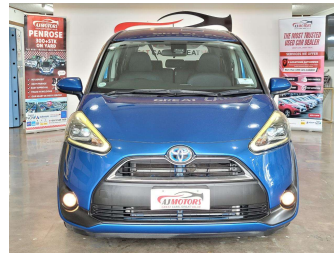

# 2016 Toyota Sienta HYBRID G

**Purchase Price** **\$15,980**

Includes GST  
Excludes on-road costs of \$695

Finance may be available on this vehicle. Ask one of our friendly staff for more information.

Gain peace of mind with Mechanical Breakdown Insurance. **Ask us how.**

Body Style  
**5 door, Station Wagon**

Odometer  
**112,000 km**

Engine  
**1500 cc, Hybrid**

Fuel Type  
**Petrol**

Transmission  
**Automatic, Front Wheel**

Wheels  
**15", Steel Wheels**

VIN  
**7AT0H64YX25037388**

Interior  
**Black, Plastic**

Safety

Based on 2025 VSRR rating

Reg No.

-

Ext Colour  
**Blue**

History  
**Ex-Overseas**

Seats  
**7 seats, Fabric**