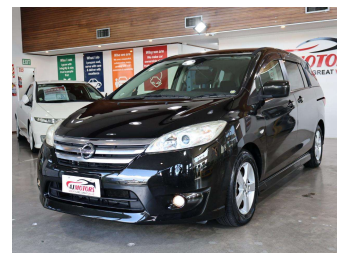

# 2013 Nissan Lafesta 7 Seats HIGHWAY STAR G

**Purchase Price** **\$8,980**

Includes GST  
Excludes on-road costs of \$695

Finance may be available on this vehicle. Ask one of our friendly staff for more information.

Gain peace of mind with Mechanical Breakdown Insurance. **Ask us how.**

**Top features**

None Listed

**Body Style**  
5 door, Station Wagon

**Odometer**  
104,645 km

**Engine**  
1990 cc, Internal Combustion

**Fuel Type**  
Petrol

**Transmission**  
Automatic, Front Wheel

**Wheels**  
15", Factory Alloys

**VIN**  
7AT0DH7DX26100601

**Interior**  
Black, Plastic

**Safety**

Based on 2025 VSRR rating

**Reg No.**  
-

**Ext Colour**  
Black

**History**  
Ex-Overseas

**Seats**  
7 seats, Fabric

**CO2 Emissions**  
★★★★☆  
163 grams/km

**Energy Economy**  
★★★☆☆☆  
Annual fuel cost of \$2,740  
7L per 100km

Cost per year is an estimate based on petrol price of \$2.80 per litre and an average distance of 14000 km. Emissions and Energy Economy figures standardised to 3P WLTP.