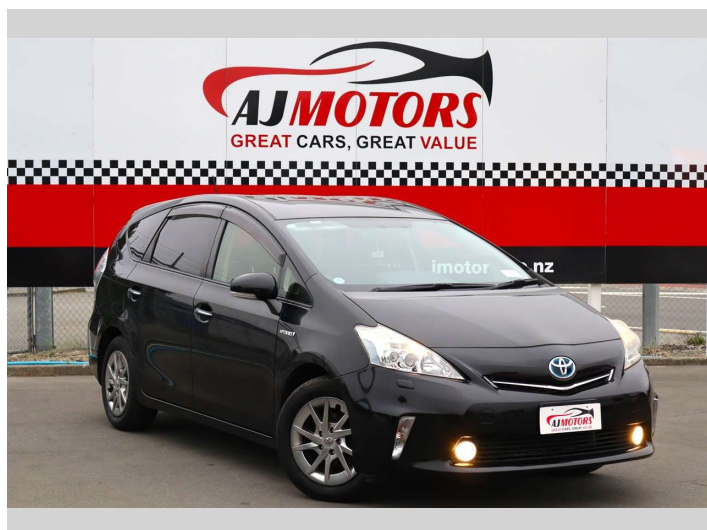

2014 Toyota Prius ALPHA S

Purchase Price **\$12,980**
Includes GST
Excludes on-road costs of \$695

Finance may be available on this vehicle. Ask one of our friendly staff for more information.

Gain peace of mind with Mechanical Breakdown Insurance. **Ask us how.**

Body Style
5 door, Hatchback

Odometer
117,000 km

Engine
1800 cc, Hybrid

Fuel Type
Petrol

Transmission
Automatic, 2WD

Wheels
16"

VIN
7AT0H637X26347196

Interior
Black