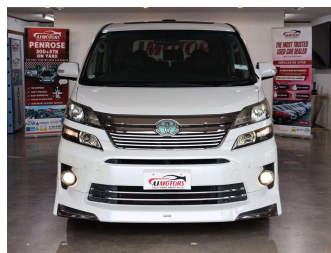

2013 Toyota Vellfire 2.4Z GOLDEN EYES MODELISTA

Purchase Price **\$21,980**

Includes GST
Excludes on-road costs of \$695

Finance may be available on this vehicle. Ask one of our friendly staff for more information.

Gain peace of mind with Mechanical Breakdown Insurance. **Ask us how.**

Top features

None Listed

Body Style
5 door, Van

Odometer
118,000 km

Engine
2400 cc, Internal Combustion

Fuel Type
Petrol

Transmission
Automatic, Front Wheel

Wheels
20", Custom Alloys

VIN
7AT0H65MX26275035

Interior
Black, Plastic

Safety

Based on 2025 VSRR rating

Reg No.
-

Ext Colour
Pearl

History
Ex-Overseas