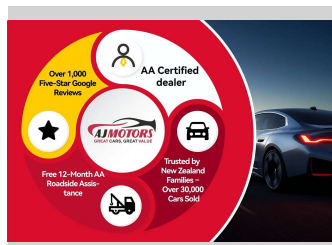

2013 Toyota Prius Alpha S 7 seater

Purchase Price **\$12,980**
Includes GST
Excludes on-road costs of \$695

Finance may be available on this vehicle. Ask one of our friendly staff for more information.

Gain peace of mind with Mechanical Breakdown Insurance. **Ask us how.**