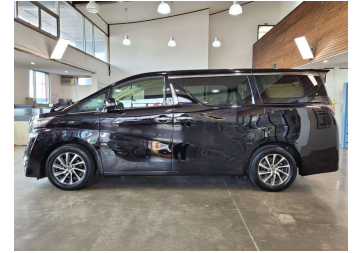

2016 Toyota Vellfire 2.5Z

Purchase Price **\$31,980**
Includes GST
Excludes on-road costs of \$695

Finance may be available on this vehicle. Ask one of our friendly staff for more information.

Gain peace of mind with Mechanical Breakdown Insurance. **Ask us how.**

Body Style
5 door, Van

Odometer
86,144 km

Engine
2500 cc, Internal Combustion

Fuel Type
Petrol

Transmission
Automatic, Front Wheel

Wheels
17", Factory Alloys

VIN
7AT0H65MX25001452

Interior
Black, Plastic

Safety

Based on 2024 VSRR rating

Reg No.
RTF650

Ext Colour
Black

History
Ex-Overseas

Seats
5 seats, leather & fabric

CO2 Emissions
★★★★☆☆
219 grams/km

Energy Economy
★★★★☆☆
Annual fuel cost of \$3,680
9.4L per 100km