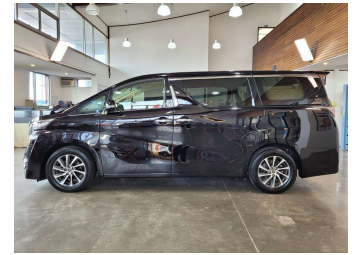

2016 Toyota Vellfire 2.5Z

Purchase Price **\$31,980**
 Includes GST
 Excludes on-road costs of \$695

Finance may be available on this vehicle. Ask one of our friendly staff for more information.

Gain peace of mind with Mechanical Breakdown Insurance. **Ask us how.**

Body Style
5 door, Van

Odometer
86,144 km

Engine
2500 cc, Internal Combustion

Fuel Type
Petrol

Transmission
Automatic, Front Wheel

Wheels
17", Factory Alloys

VIN
7AT0H65MX25001452

Interior
Black, Plastic

Safety

Based on 2024 VSRR rating

Reg No.
RTF650

Ext Colour
Black

History
Ex-Overseas

Seats
5 seats, leather & fabric

CO2 Emissions
★★★★☆☆
219 grams/km

Energy Economy
★★★★☆☆
Annual fuel cost of \$3,680
9.4L per 100km