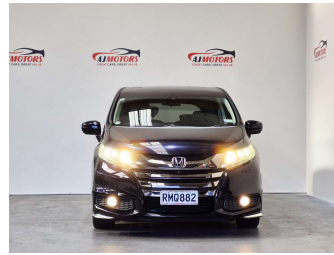

2016 Honda Odyssey 2.4P/7SEATER/HIGH SPEC

Purchase Price **\$16,980**

Includes GST
Excludes on-road costs of \$695

Finance may be available on this vehicle. Ask one of our friendly staff for more information.

Gain peace of mind with Mechanical Breakdown Insurance. **Ask us how.**

Top features

None Listed

Body Style
4 door, Van

Odometer
138,100 km

Engine
2356 cc, Internal Combustion

Fuel Type
Petrol

Transmission
Automatic, 2WD