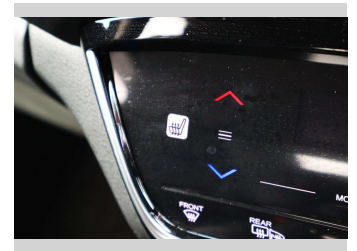

2018 Honda Vezel HYBRID Z HONDA SENSING

Purchase Price **$21,980**
Includes GST
Excludes on-road costs of $695

Finance may be available on this vehicle. Ask one of our friendly staff for more information.

Gain peace of mind with Mechanical Breakdown Insurance. **Ask us how.**

1. **Top features**
2. » ABS
   - » Adaptive Cruise Control
   - » All auto windows
   - » Auto air-condition
   - » Auto headlight
   - » Brake Hold
   - » Collision System
   - » Electronic stability control
   - » Heated Seats
   - » Lane Departure Warning
   - » Lane Keeping
   - » Paddle Gear Shift
   - » Push button start
   - » Rain-sensing Wipers
   - » Rear Wiper
   - » Reversing Camera
   - » Smart key system with...
   - » Sport mode

Body Style
4 door, RV/SUV

Odometer
94,400 km

Engine
1500 cc, Hybrid

Fuel Type
Petrol

Transmission
Automatic, 2WD

Wheels
17"

VIN
7AT08GDHX26318625

Interior
Grey

Safety

Based on 2025 VSRR rating

Reg No.

-

Ext Colour
Blue

History
Ex-Overseas

Seats
5 seats

CO2 Emissions
★★★★☆
121 grams/km

Energy Economy
★★★★☆☆

Annual fuel cost of $2,040
5.2L per 100km

Cost per year is an estimate based on petrol price of $2.80 per litre and an average distance of 14000 km. Emissions and Energy Economy figures standardised to 3P WLTP.

Stock ID: 33646

AJ Motors Christchurch City | Phone 0800 566 789 | Email sockburn@ajmotors.co.nz
393 Ferry Road, Woolston, Christchurch 8023, New Zealand
www.ajmotors.co.nz