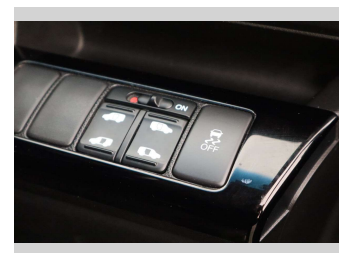

2012 Honda Step Wagon Spada Dual power doors

Purchase Price **$13,980**

Includes GST
Excludes on-road costs of $695

Finance may be available on this vehicle. Ask one of our friendly staff for more information.

Gain peace of mind with Mechanical Breakdown Insurance. **Ask us how.**

Top features

- » ABS
- » Auto air-condition
- » Auto headlight
- » Electronic stability c...
- » Fog Lights
- » Paddle Gear Shift
- » Power Sliding Door
- » Rear Wiper
- » Smart key system with...
- » Traction control

Body Style
4 door, Van

Odometer
117,700 km

Engine
2000 cc, Internal Combustion

Fuel Type
Petrol

Transmission
Automatic, 2WD

Wheels
16"

VIN
7AT08G87X26218053

Interior
Black

Safety

Based on 2025 VSRR rating

Reg No.
-

Ext Colour
Black

History
Ex-Overseas

Seats
8 seats

CO2 Emissions
★★★★☆
195 grams/km

Energy Economy
★★☆☆☆☆

Annual fuel cost of $3,290
8.4L per 100km

Cost per year is an estimate based on petrol price of $2.80 per litre and an average distance of 14000 km. Emissions and Energy Economy figures standardised to 3P WLTP.

Stock ID: 34852

AJ Motors Christchurch City | Phone 0800 566 789 | Email sockburn@ajmotors.co.nz
393 Ferry Road, Woolston, Christchurch 8023, New Zealand
www.ajmotors.co.nz