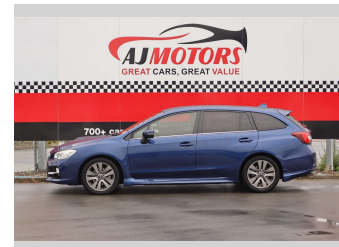

# 2015 Subaru Levorg 1.6GT EYESIGHT 4WD

**Purchase Price** **\$13,980**  
Includes GST  
Excludes on-road costs of \$695

Finance may be available on this vehicle. Ask one of our friendly staff for more information.

Body Style  
**4 door, Station Wagon**

Odometer  
**134,300 km**

Engine  
**1600 cc, Internal Combustion**

Fuel Type  
**Petrol**

Transmission  
**Automatic, AWD**

Wheels  
**17"**

VIN  
**7AT0GF22X26053210**

Interior  
**Black**

Safety

Based on 2025 VSRR rating

Reg No.  
-

Ext Colour  
**Blue**

History  
**Ex-Overseas**

Seats  
**5 seats**

CO2 Emissions  
**★★★★☆**  
**153 grams/km**