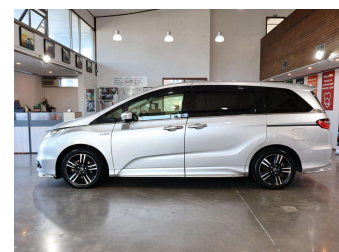

2016 Honda Odyssey HYBRID ABSOLUTE

Purchase Price

\$25,980

Includes GST
Excludes on-road costs of \$695

Finance may be available on this vehicle. Ask one of our friendly staff for more information.

Gain peace of mind with Mechanical Breakdown Insurance. **Ask us how.**

Top features

None Listed

Body Style
5 door, Station Wagon

Odometer
121,312 km

Engine
2000 cc, Hybrid

Fuel Type
Petrol

Transmission
Automatic, Front Wheel

Wheels
17", Factory Alloys